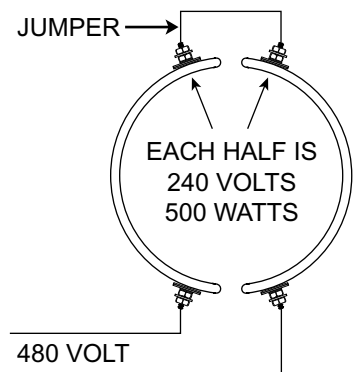

2 PC. HEATER BAND WIRING

120 VOLTS PER HALF

2 PC BAND RATED 240V
1000W. EACH HALF IS
120V 500W. WIRE EACH
HALF IN PARALLEL.

2 PC BAND RATED 240V
1000W. EACH HALF IS
120V 500W. WIRE EACH
HALF IN SERIES.

240 VOLTS PER HALF

2 PC BAND RATED 480V
1000W. EACH HALF IS
240V 500W. WIRE EACH
HALF IN PARALLEL.

2 PC BAND RATED 480V
1000W. EACH HALF IS
240V 500W. WIRE EACH
HALF IN SERIES.

PARALLEL WIRING:

120V PER HALF WIRED 120V

CAUTION: follow equipment manufacturers instructions when working on any electrical items. (wiring, controls, heater bands, cartridge heaters, etc...)

SERIES WIRING:

120V PER HALF WIRED 240V

240V PER HALF WIRED 240V

240V PER HALF WIRED 480V