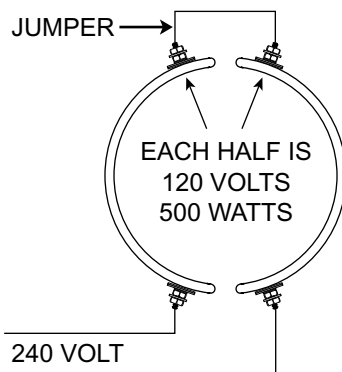

2 PC. HEATER BAND WIRING

120 VOLTS PER HALF

2 PC BAND RATED 240V
1000W. EACH HALF IS
120V 500W. WIRE EACH
HALF IN PARALLEL.

2 PC BAND RATED 240V
1000W. EACH HALF IS
120V 500W. WIRE EACH
HALF IN SERIES.

240 VOLTS PER HALF

2 PC BAND RATED 480V
1000W. EACH HALF IS
240V 500W. WIRE EACH
HALF IN PARALLEL.

2 PC BAND RATED 480V
1000W. EACH HALF IS
240V 500W. WIRE EACH
HALF IN SERIES.

PARALLEL WIRING:

120V PER HALF WIRED 120V

CAUTION: follow equipment manufacturers instructions when working on any electrical items. (wiring, controls, heater bands, cartridge heaters, etc...)

SERIES WIRING:

120V PER HALF WIRED 240V

240V PER HALF WIRED 240V

240V PER HALF WIRED 480V