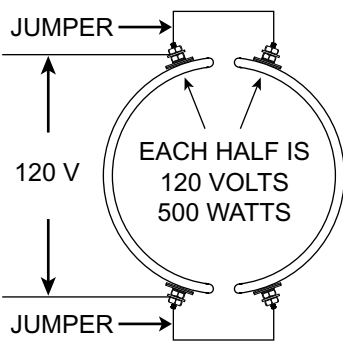

2 PC. HEATER BAND WIRING

120 VOLTS PER HALF

2 PC BAND RATED 240V
1000W. EACH HALF IS
120V 500W. WIRE EACH
HALF IN PARALLEL.

2 PC BAND RATED 240V
1000W. EACH HALF IS
120V 500W. WIRE EACH
HALF IN SERIES.

240 VOLTS PER HALF

2 PC BAND RATED 480V
1000W. EACH HALF IS
240V 500W. WIRE EACH
HALF IN PARALLEL.

2 PC BAND RATED 480V
1000W. EACH HALF IS
240V 500W. WIRE EACH
HALF IN SERIES.

PARALLEL WIRING:

120V PER HALF WIRED 120V

CAUTION: follow equipment manufacturers instructions when working on any electrical items. (wiring, controls, heater bands, cartridge heaters, etc...)

SERIES WIRING:

120V PER HALF WIRED 240V

240V PER HALF WIRED 240V

240V PER HALF WIRED 480V