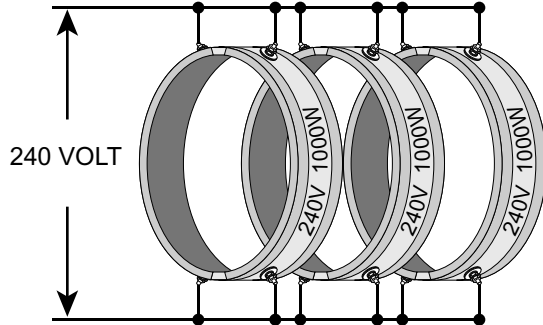

2 PC. HEATER BAND WIRING

120 VOLTS PER HALF

2 PC BAND RATED 240V
1000W. EACH HALF IS
120V 500W. WIRE EACH
HALF IN PARALLEL.

2 PC BAND RATED 240V
1000W. EACH HALF IS
120V 500W. WIRE EACH
HALF IN SERIES.

240 VOLTS PER HALF

2 PC BAND RATED 480V
1000W. EACH HALF IS
240V 500W. WIRE EACH
HALF IN PARALLEL.

2 PC BAND RATED 480V
1000W. EACH HALF IS
240V 500W. WIRE EACH
HALF IN SERIES.

PARALLEL WIRING:

120V PER HALF WIRED 120V

CAUTION: follow equipment manufacturers instructions when working on any electrical items. (wiring, controls, heater bands, cartridge heaters, etc...)

SERIES WIRING:

120V PER HALF WIRED 240V

240V PER HALF WIRED 240V

240V PER HALF WIRED 480V