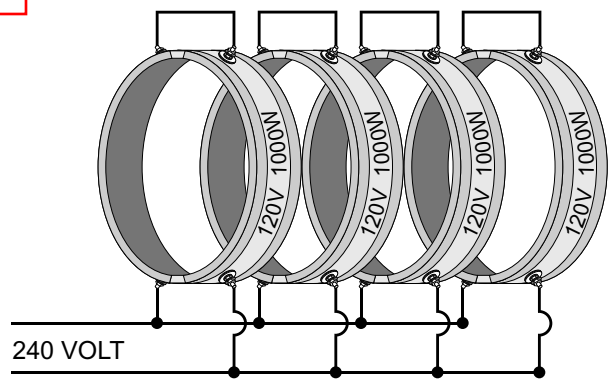

2 PC. HEATER BAND WIRING

120 VOLTS PER HALF

2 PC BAND RATED 240V
1000W. EACH HALF IS
120V 500W. WIRE EACH
HALF IN PARALLEL.

2 PC BAND RATED 240V
1000W. EACH HALF IS
120V 500W. WIRE EACH
HALF IN SERIES.

240 VOLTS PER HALF

2 PC BAND RATED 480V
1000W. EACH HALF IS
240V 500W. WIRE EACH
HALF IN PARALLEL.

2 PC BAND RATED 480V
1000W. EACH HALF IS
240V 500W. WIRE EACH
HALF IN SERIES.

PARALLEL WIRING:

120V PER HALF WIRED 120V

CAUTION: follow equipment manufacturers instructions when working on any electrical items. (wiring, controls, heater bands, cartridge heaters, etc...)

SERIES WIRING:

120V PER HALF WIRED 240V

240V PER HALF WIRED 240V

240V PER HALF WIRED 480V