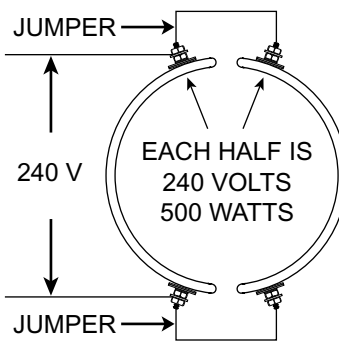

2 PC. HEATER BAND WIRING

120 VOLTS PER HALF

2 PC BAND RATED 240V
1000W. EACH HALF IS
120V 500W. WIRE EACH
HALF IN PARALLEL.

2 PC BAND RATED 240V
1000W. EACH HALF IS
120V 500W. WIRE EACH
HALF IN SERIES.

240 VOLTS PER HALF

2 PC BAND RATED 480V
1000W. EACH HALF IS
240V 500W. WIRE EACH
HALF IN PARALLEL.

2 PC BAND RATED 480V
1000W. EACH HALF IS
240V 500W. WIRE EACH
HALF IN SERIES.

PARALLEL WIRING:

120V PER HALF WIRED 120V

CAUTION: follow equipment manufacturers instructions when working on any electrical items. (wiring, controls, heater bands, cartridge heaters, etc...)

SERIES WIRING:

120V PER HALF WIRED 240V

240V PER HALF WIRED 240V

240V PER HALF WIRED 480V