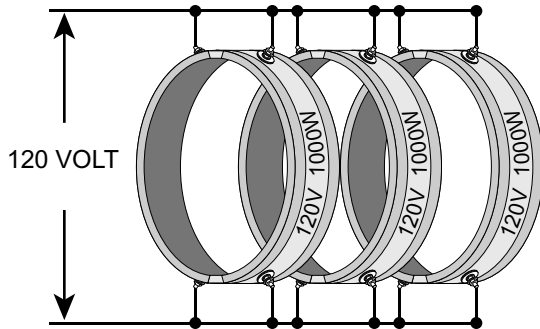

2 PC. HEATER BAND WIRING

120 VOLTS PER HALF

2 PC BAND RATED 240V
1000W. EACH HALF IS
120V 500W. WIRE EACH
HALF IN PARALLEL.

2 PC BAND RATED 240V
1000W. EACH HALF IS
120V 500W. WIRE EACH
HALF IN SERIES.

240 VOLTS PER HALF

2 PC BAND RATED 480V
1000W. EACH HALF IS
240V 500W. WIRE EACH
HALF IN PARALLEL.

2 PC BAND RATED 480V
1000W. EACH HALF IS
240V 500W. WIRE EACH
HALF IN SERIES.

PARALLEL WIRING:

120V PER HALF WIRED 120V

CAUTION: follow equipment manufacturers instructions when working on any electrical items. (wiring, controls, heater bands, cartridge heaters, etc...)

SERIES WIRING:

120V PER HALF WIRED 240V

240V PER HALF WIRED 240V

240V PER HALF WIRED 480V